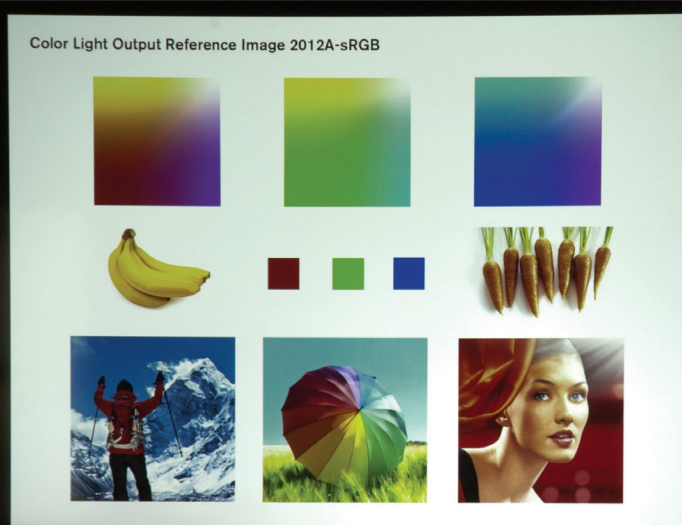

Actual photograph of side by side projected images from an identical signal source. Both projectors are set to their brightest mode. Testing and photography conducted by Lumita Inc.

Projector Buyer's Guide to Color Brightness by Model

Projector buyers should proceed with caution.

Derived when presentations consisted of a black font on a white background, the old lumens metric only measures white light. Lumens, or brightness, tells the projector buyer little about the brightness of colors in photos, videos or graphics.

Fortunately, a newer metric gives projector buyers a measurement for the brightness of colors. Color Light Output, or more simply Color Brightness, quantifies the brightness of Red, Green and Blue; the primary colors of light.

The photograph below shows two projectors setup side-by-side, set in their brightest mode. Both offer similar resolution, price and white brightness levels.

The projector on the left exhibits low Color Brightness; only a fraction of its white brightness. The one on the right shows equal amounts of Color and White Brightness. Colors on the right are much brighter, providing more impact.

This document starts with a listing of projectors where the manufacturer specifies both White and Color Brightness. Second is a table containing projectors measured for their Color Brightness level by a 3rd party laboratory because the manufacturer did not specify the color brightness.

Insist on brighter colors. When selecting a projector, consider both the brightness of White as well as the brightness of Color.

Low Color Brightness¹