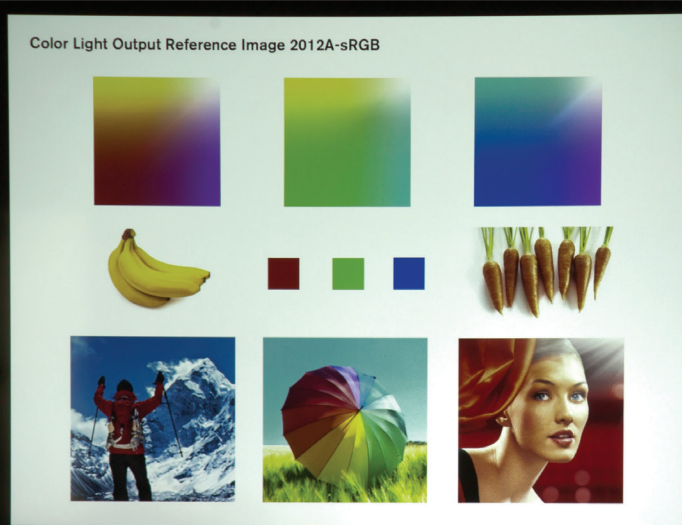

Projector Buyer's Guide to Color Brightness by Model

Projector buyers should proceed with caution.

Derived when presentations consisted of a black font on a white background, the old lumens metric only measures white light. Lumens, or brightness, tells the projector buyer little about the brightness of colors in photos, videos or graphics.

Fortunately, a newer metric gives projector buyers a measurement for the brightness of colors. Color Light Output, or more simply Color Brightness, quantifies the brightness of Red, Green and Blue; the primary colors of light.

The photograph below shows two projectors setup side-by-side, set in their brightest mode. Both offer similar resolution, price and white brightness levels.

The projector on the left exhibits low Color Brightness; only a fraction of its white brightness. The one on the right shows equal amounts of Color and White Brightness. Colors on the right are much brighter, providing more impact.

This document starts with a listing of projectors where the manufacturer specifies both White and Color Brightness. Second is a table containing projectors measured for their Color Brightness level by a 3rd party laboratory because the manufacturer did not specify the color brightness.

Insist on brighter colors. When selecting a projector, consider both the brightness of White as well as the brightness of Color.

Low Color Brightness¹

High Color Brightness

Actual photograph of side by side projected images from an identical signal source. Both projectors are set to their brightest mode. Testing and photography conducted by Lumita Inc.