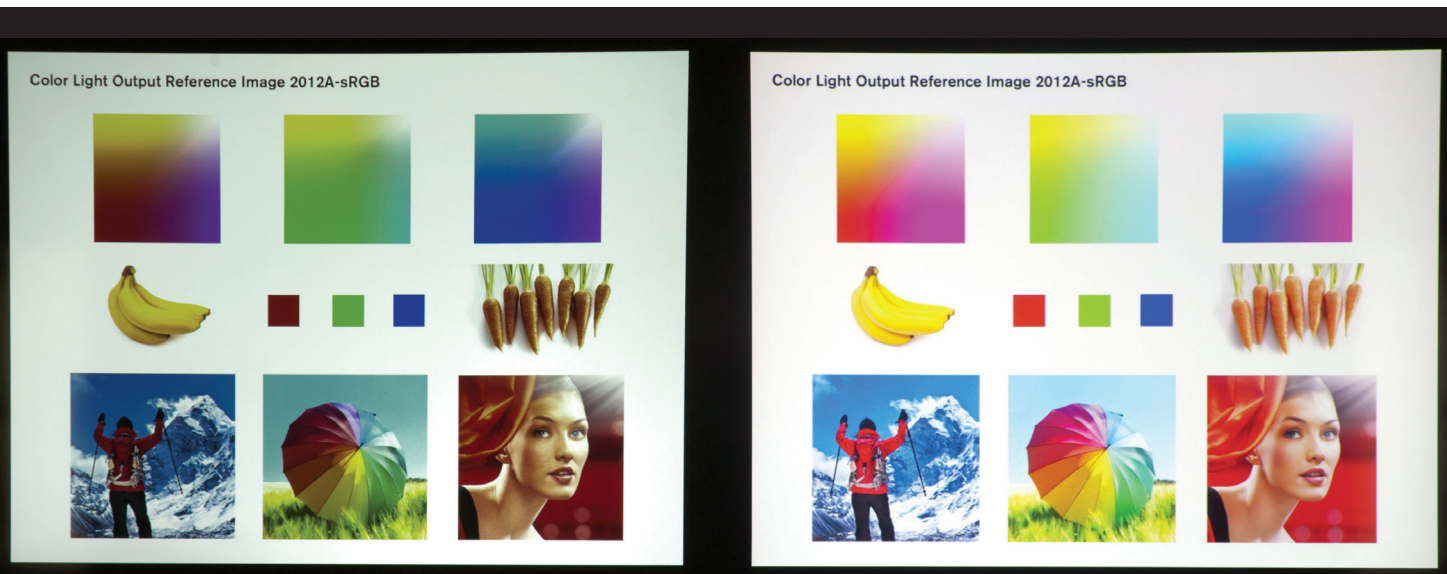

Projector Buyer's Guide to Color Brightness by Model

Projector buyers should proceed with caution.

Derived when presentations consisted of a black font on a white background, the old lumens metric only measures white light. Lumens, or brightness, tells the projector buyer little about the brightness of colors in photos, videos or graphics.

Fortunately, a newer metric gives projector buyers a measurement for the brightness of colors. Color Light Output, or more simply Color Brightness, quantifies the brightness of Red, Green and Blue; the primary colors of light.

The photograph below shows two projectors setup side-by-side, set in their brightest mode. Both offer similar resolution, price and white brightness levels.

The projector on the left exhibits low Color Brightness; only a fraction of its white brightness. The one on the right shows equal amounts of Color and White Brightness. Colors on the right are much brighter, providing more impact.

This document starts with a listing of projectors where the manufacturer specifies both White and Color Brightness. Second is a table containing projectors measured for their Color Brightness level by a 3rd party laboratory because the manufacturer did not specify the color brightness.

Insist on brighter colors. When selecting a projector, consider both the brightness of White as well as the brightness of Color.

Low Color Brightness¹

High Color Brightness

Actual photograph of side by side projected images from an identical signal source. Both projectors are set to their brightest mode. Testing and photography conducted by Lumita Inc.